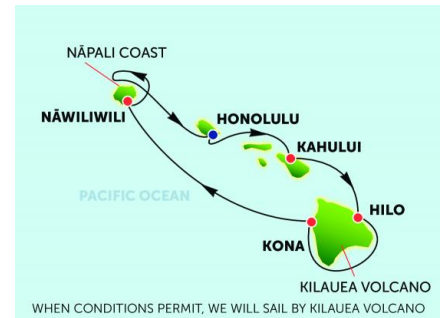

HULA YOUR WAY TO HAWAII - PRIDE OF AMERICA

9 night Fly, Cruise & Stay from

$4,059* per person
twin share

Cruise departs 01st September, 2018

Itinerary				
Pre-Cruise Itinerary				
Day	Date	Port	Arrive	Depart
1	31/08	Arrive Honolulu, make own way to hotel & check-in		
2	01/09	Check-out hotel, make own way to pier		
Cruise Itinerary				
2	01/09	Honolulu, Hawaii		7.00pm
3	02/09	Kahului-Maui, Hawaii	8.00am	overnight
4	03/09	Kahului-Maui, Hawaii		6.00pm
5	04/09	Hilo Hawaii	8.00am	6.00pm
6	05/09	Kailua Kona, Hawaii	7.00am	5.30pm
7	06/09	Nawiliwili Kauai, Hawaii	10.00am	overnight
8	07/09	Nawiliwili Kauai, Hawaii		2.00pm
9	08/09	Honolulu, Hawaii	7.00am	
Post-Cruise Itinerary				
9	08/09	Make own way to hotel & check-in		
10	09/09	Check-out hotel, own way to airport for departure flight		
11	10/09	Arrive Australia		

** Itinerary may vary by sailing date.

Stateroom Type	Rate PP
Inside	$4,059
Outside	$4,339
Balcony	$4,819

Fly Cruise and Stay inclusions:

NORWEGIAN CRUISE LINES – FREE AT SEA HAWAII**
Make a new booking & choose ONE of the following;

Option 1: Dining Package
Option 2: Pre-Paid Gratuities
Option 3: $50 per port Shore Excursion Credit
Option 4: 3rd & 4th Guest Sail FREE-

HULA YOUR WAY TO HAWAII - Fly, Cruise & Stay package Includes:
- Return economy class airfare from Sydney or Brisbane** to Honolulu with full service carrier Hawaiian Airlines incl meals, beverages, entertainment & 2 x 32kg checked luggage
- 2 night 3-star Hotel* Stay in Honolulu - Perfectly situated in the heart of Waikiki
- 7 night Hawaiian Islands cruise aboard Pride of America
- All Shipboard Meals & Entertainment (excluding specialty restaurants)
- Port Charges
- Prepaid ships gratuities
- Air taxes

For Bookings Contact:

Deck Chair Cruising

Suite 16, 3 Dennis Rd, Springwood

07 3442 2900
reservations@dccruising.com.au

Worldwidecruisecentres.com.au

Get out... & see the world!

**Special is valid until
30th November 2017**